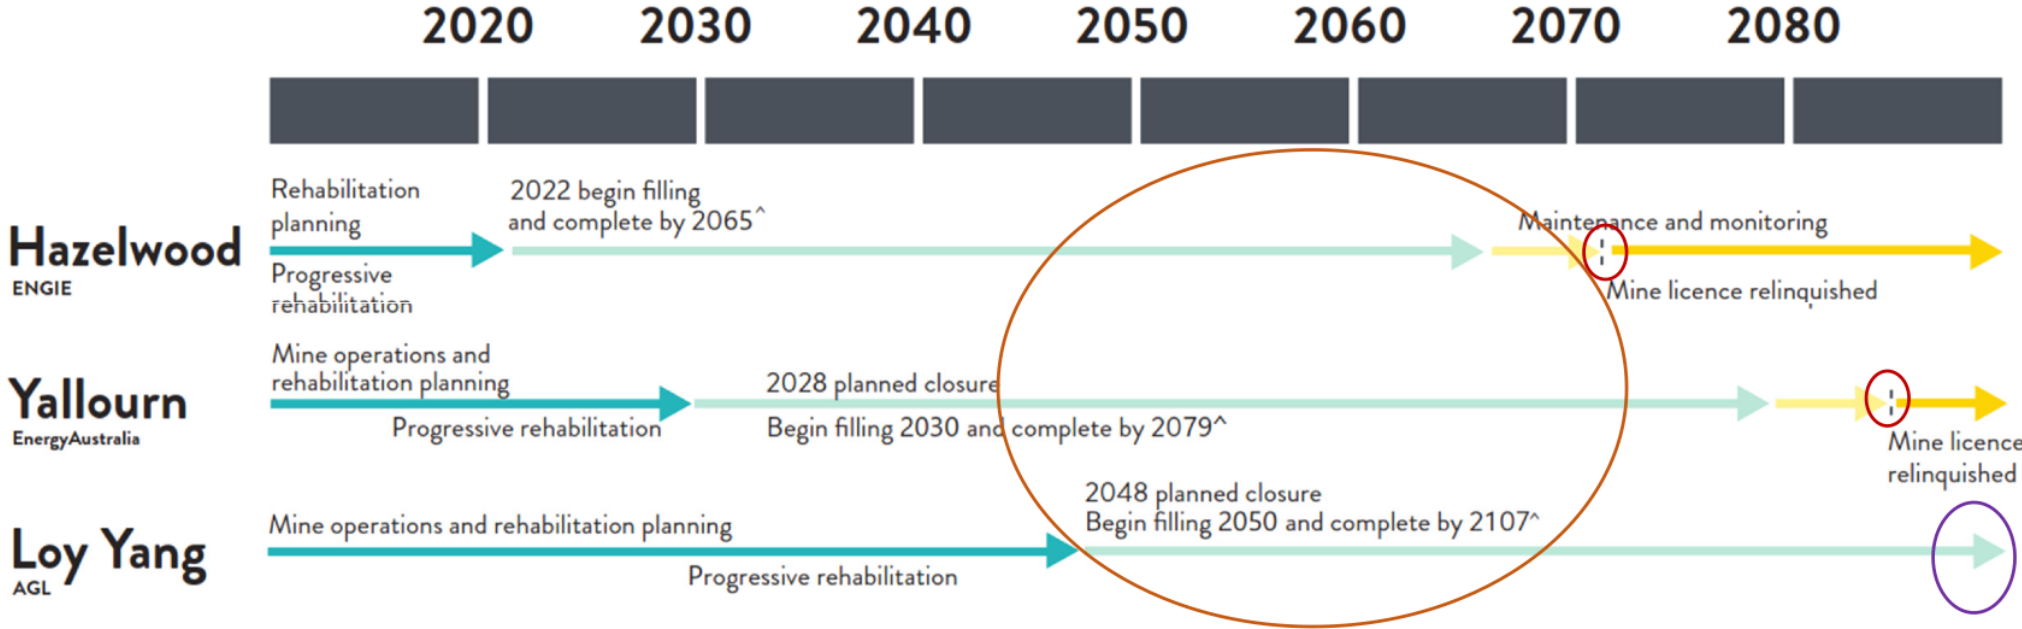

Extended fill times

^Estimated fill rates: 15GL/yr Hazelwood and Yallourn. 25GL/yr Loy Yang