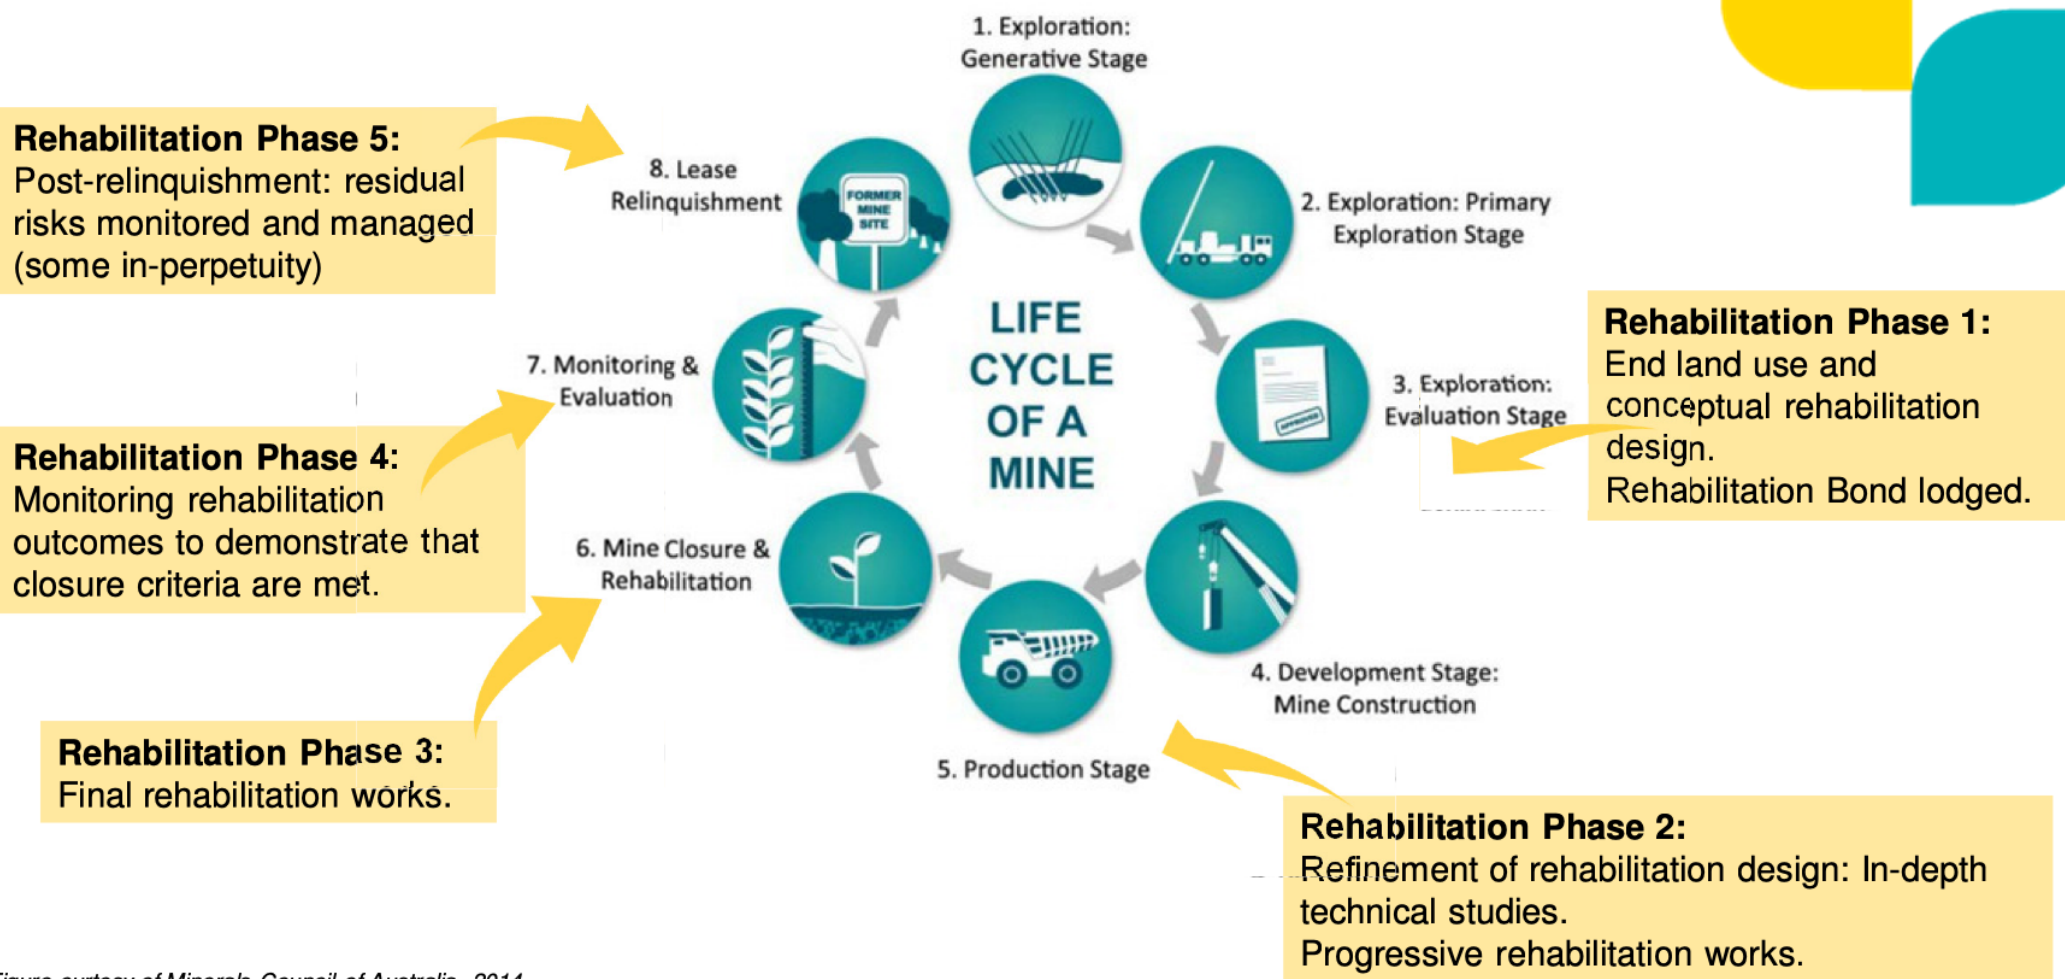

# Mine Lifecycles

# Rehabilitation in a Mine's Lifecycle

Figure courtesy of Minerals Council of Australia, 2014

# Latrobe Valley Brown Coal Mines

| Mine      | Start of Mining | End of Mining | Lifespan |
|-----------|-----------------|---------------|----------|
| Yallourn  | 1921            | 2028          | 107      |
| Hazelwood | 1955            | 2017          | 62       |
| Loy Yang  | 1981            | 2048*         | 67       |