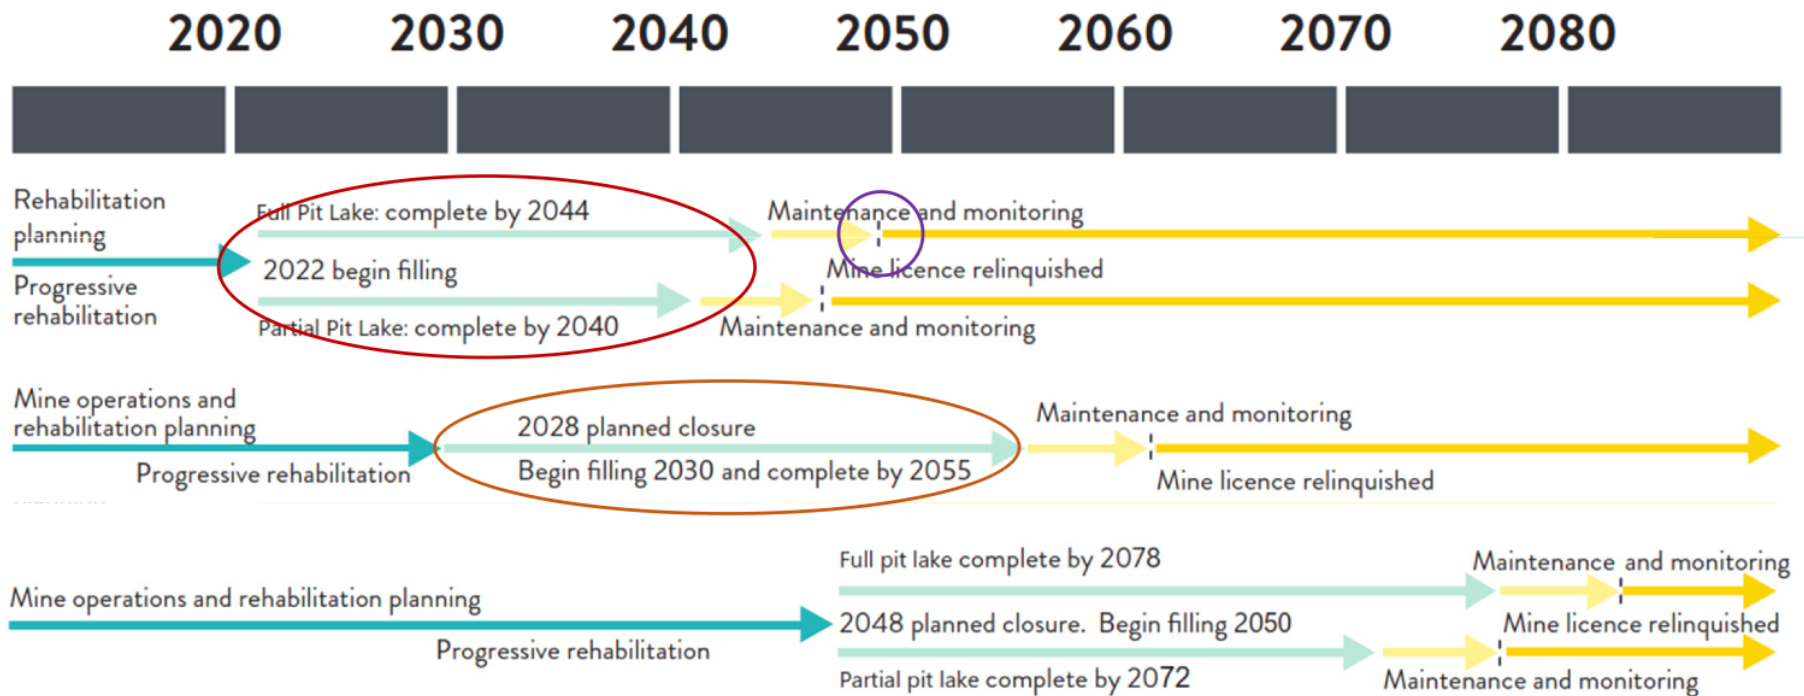

Full and Partial Pit Lakes

^Estimated fill rates: 30GL/yr Hazelwood and Yallourn. 50GL/yr Loy Yang