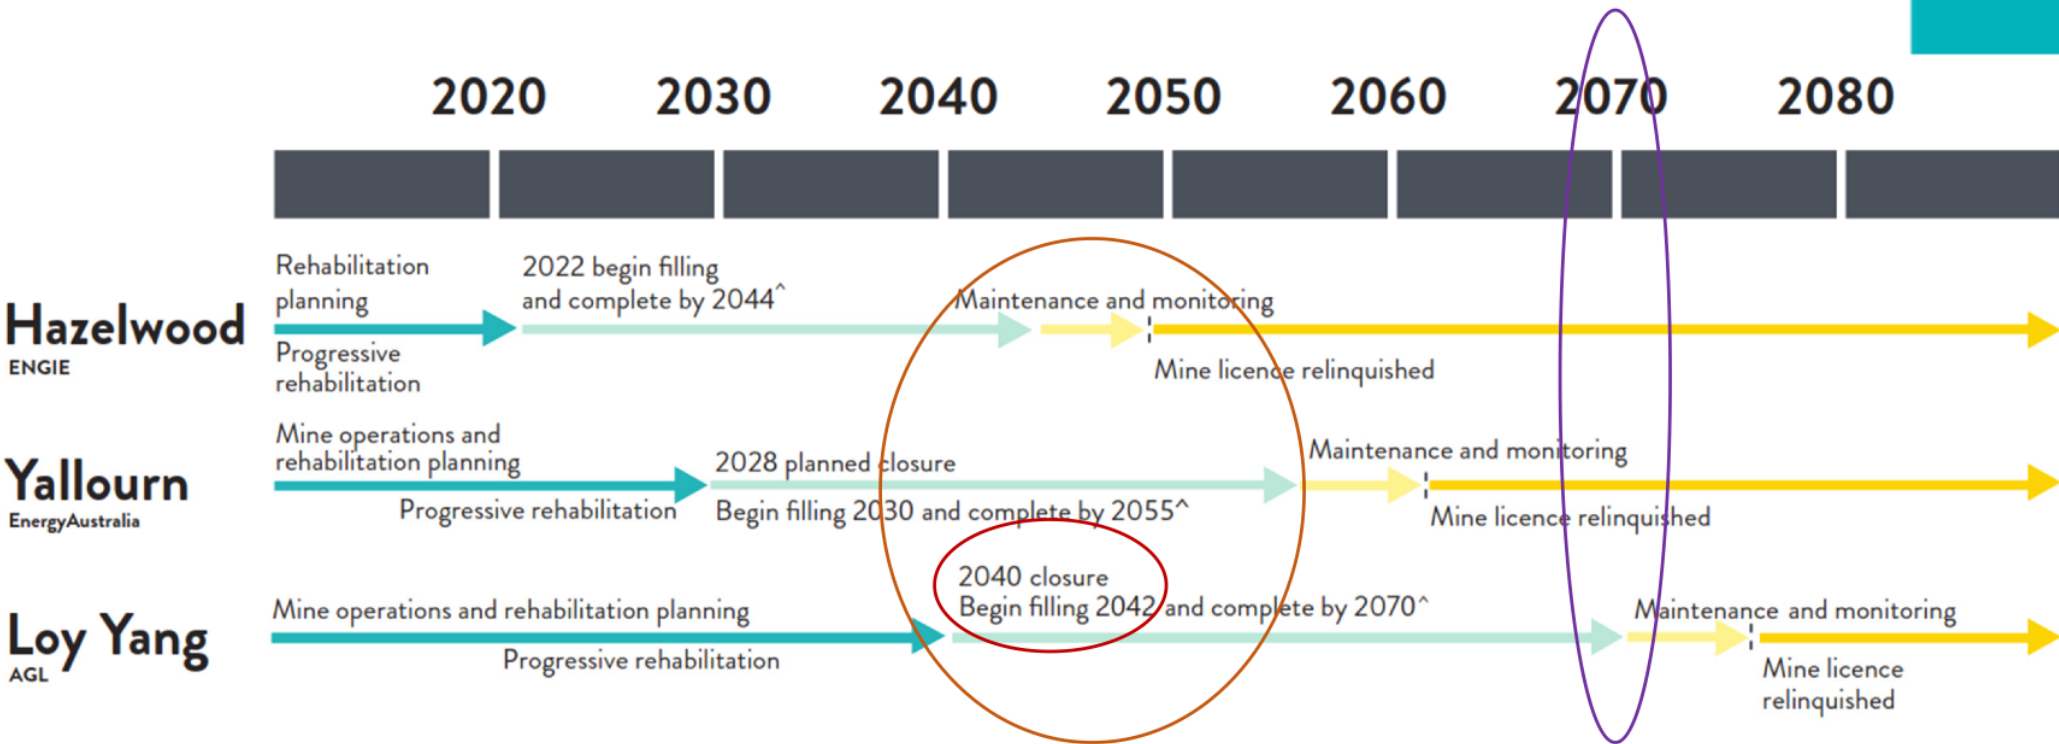

Early Loy Yang Closure

[^]Estimated fill rates: 30GL/yr Hazelwood and Yallourn. 50GL/yr Loy Yang