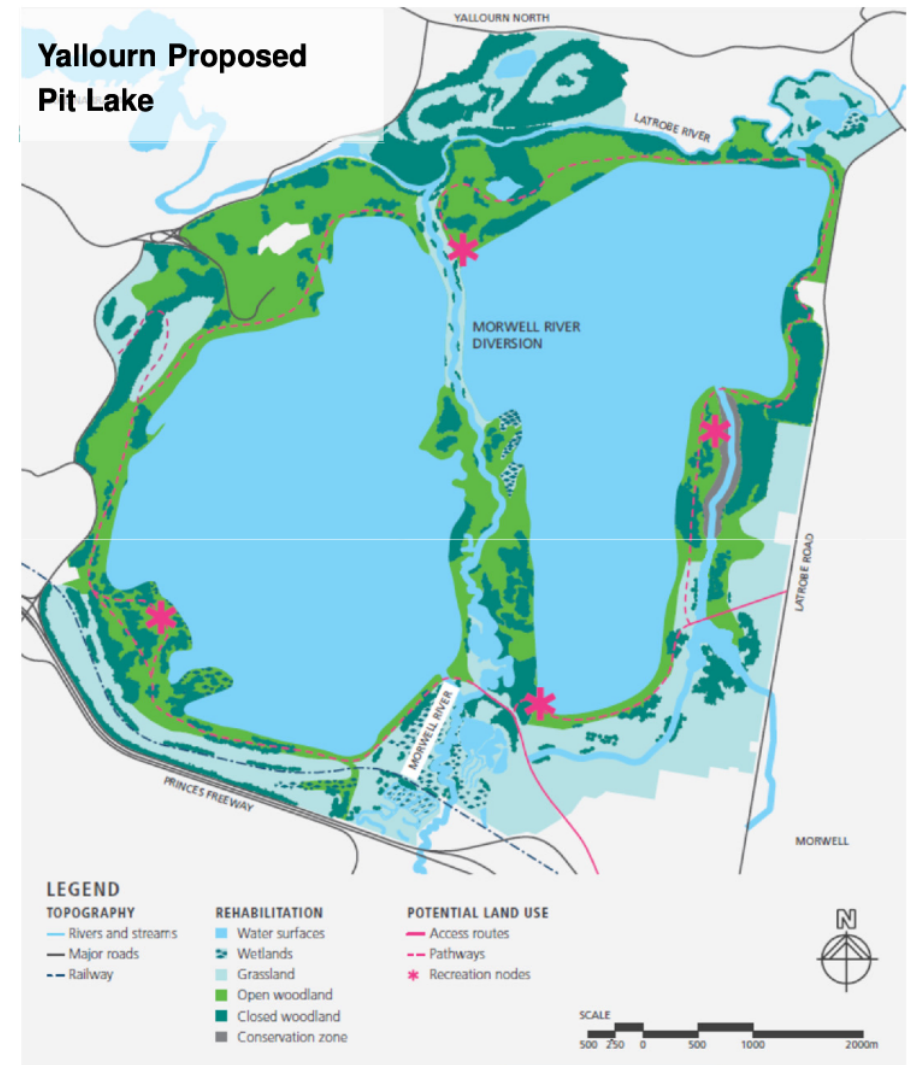

# Latrobe Valley Brown Coal Mines

| Mine      | Start of Mining | End of Mining | Lifespan |
|-----------|-----------------|---------------|----------|
| Yallourn  | 1921            | 2028          | 107      |
| Hazelwood | 1955            | 2017          | 62       |
| Loy Yang  | 1981            | 2048*         | 67       |

# Rehabilitated landforms

| Mine      | Scheduled Closure | Weight Balance (GL) | Full Pit Lake (GL) |
|-----------|-------------------|---------------------|--------------------|
| Yallourn  | 2028              | 0                   | 725                |
| Hazelwood | 2017              | 530                 | 640                |
| Loy Yang  | 2048*             | 1,110               | 1,420              |

Figure from: 2016 Hazelwood Mine Fire Inquiry

# Full and Partial Pit Lakes

^Estimated fill rates: 30GL/yr Hazelwood and Yallourn. 50GL/yr Loy Yang