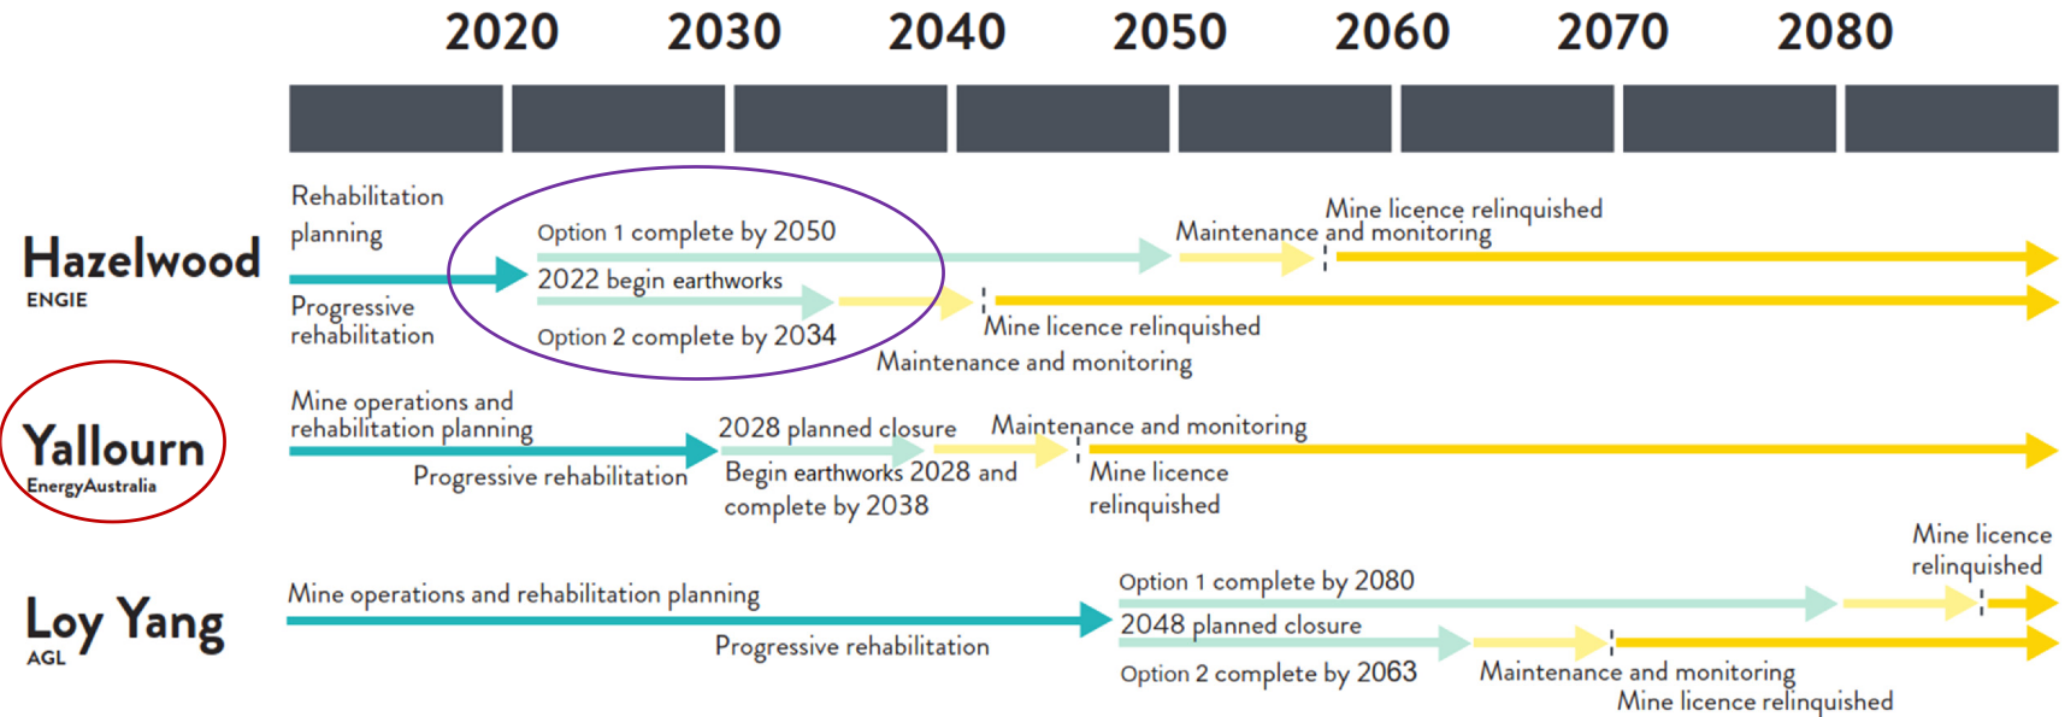

Non-water based Rehabilitation

Option 1: Achieves weight balance in all three mines. Option 2: weight balance only achieved at Yallourn